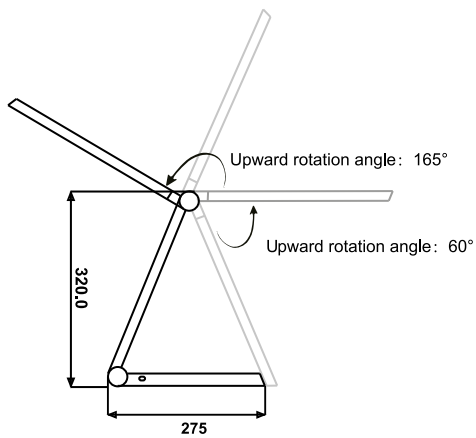

### Specifications

Product Code	Watts	Lumens	Colour Temp.	Colour	Height	Description	Carton Qty
INTELS	6W	600lm	2700 - 6500K	Silver	320mm	Intelligent LED desk lamp	1