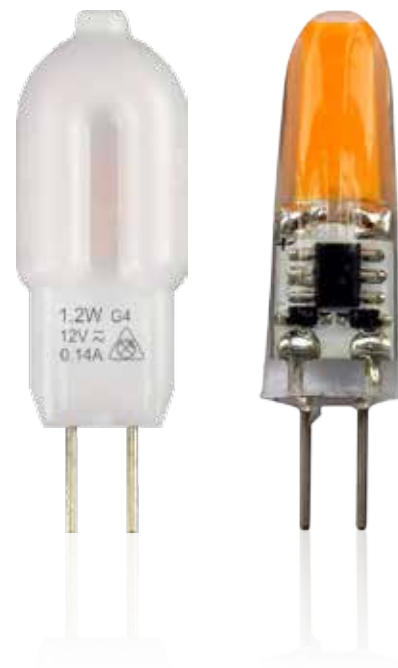

12V Capsule

Dimmable

Product Description

Green Earth's Patented 12V AC/DC Capsule's are the perfect replacement to halogen G4 and GY6.35 capsule's. The 1.2W model features a frosted capsule for a warm light tone. The 1W and 1.5W dimmable model are crafted using the latest silicon technology for a sparkling effect. Dimmable with Leading Edge and Universal Dimmers.

Advantages include:

- Long Lifespan
- High Luminous Efficacy
- High Colour Rendering
- High Power Factor
- Mercury Free
- Zero UV Emissions

Technical Advantages

Lumens Per Watt	83 (1.2W Model) 120 (1.5W Model)
CRI	80
Power Factor	0.7 (1.2W) & 0.8 (1.5W)
Life Hours	25,000hrs
Warranty	3 Year Replacement

Specifications

Product Code	Watts	Lumens	Colour Temp.	Base	Finish	Description	Carton Qty
1.2WG4	1.2W	100lm	3000K	G4	Frosted	12V CAPSULE - Non Dimmable	50 / 200
G416KD	1W	120lm	6000K	G4	Clear	12V CAPSULE - Dimmable	20 / 1000
G423KD	1.5W	180lm	3000K	G4	Clear	12V CAPSULE - Dimmable	20 / 1000
G426KD	1.5W	190lm	6000K	G4	Clear	12V CAPSULE - Dimmable	20 / 1000